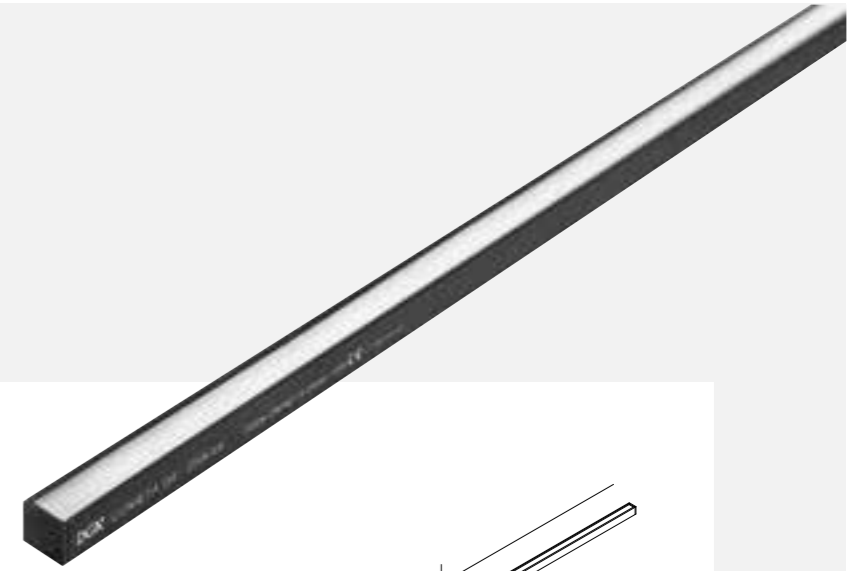

COMETA Q8

PICCOLA E AD ALTE PRESTAZIONI

SMALL BODY HIGH PERFORMANCE

LUCE OMOGENEA SENZA PUNTI LUCE VISIBILI

HOMOGENOUS LIGHT WITH NO VISIBLE LED POINTS

COSÌ SOTTILE CHE SI INTEGRA IN OGNI PROGETTO

SO THIN TO BE PERFECTLY INTEGRATED INTO ANY PROJECT

NEW 2017

- IP40
- Class III
- Montaggio a parete, soffitto, pavimento
Wall, ceiling, floor mounting
- Cavo 60 cm con connettore rapido
60 cm cable with quick connector
- Collegare in parallelo 24Vdc
Connect in parallel at 24Vdc
- 50 gr (L=50 cm)

COMETA Q8 IP40

IP40	12W/m 24 Vdc	25W/m 24 Vdc	Finiture Finish	Colore LED LED Colour
Lumen 3000K	1000lm/m	2000lm/m	<ul style="list-style-type: none"> 3 Grigio - Gray 4 Nero - Black 	<ul style="list-style-type: none"> Y 2700K 6 3000K W 3000K CRI > 90 9 4000K 1 5000K
Fissa Fixed	Copertura opalina Opal cover	QFP1-_____	NFP1-_____	

COMETA Q8

L 50 cm - Opal cover - 25W/m - 3000K

ALIMENTATORI CONSIGLIATI (non inclusi)
SUGGESTED DRIVERS (not included)

24Vdc CV70-F-24-N
page 175

ACCESSORI
ACCESSORIES

Staffa con vite
Bracket with screws
A00529_0