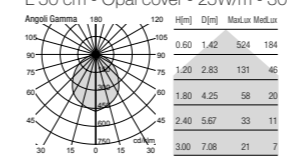

COMETA Q8

L 50 cm - Opal cover - 25W/m - 3000K

ALIMENTATORI CONSIGLIATI (non inclusi)
SUGGESTED DRIVERS (not included)

24Vdc CV70-F-24-N
page 175

ACCESSORI
ACCESSORIES

Staffa con vite
Bracket with screws
A00529_0

Staffa magnetica
Magnetic bracket
A00534_0