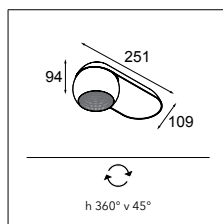

LEADING/TRAILING EDGE DIMMABLE	2700K / CRI90+			3000K / CRI90+		
	10°	25°	40°	10°	25°	40°
black struc	13050132	13050232	13050332	13052132	13052232	13052332
donkey grey struc	13050176	13050276	13050376	13052176	13052276	13052376
white struc	13050109	13050209	13050309	13052109	13052209	13052309

DALI	2700K / CRI90+			3000K / CRI90+		
	10°	25°	40°	10°	25°	40°
black struc	13051532	13051632	13051732	13053532	13053632	13053732
donkey grey struc	13051576	13051676	13051776	13053576	13053676	13053776
white struc	13051509	13051609	13051709	13053509	13053609	13053709

1-10V*/PUSHDIM	2700K / CRI90+			3000K / CRI90+		
	10°	25°	40°	10°	25°	40°
black struc	13051132	13051232	13051332	13053132	13053232	13053332
donkey grey struc	13051176	13051276	13051376	13053176	13053276	13053376
white struc	13051109	13051209	13051309	13053109	13053209	13053309

LUMINAIRE OUTPUT & POWER CONSUMPTION (25° white struc - values per lamp module)

2700K / 25°	715lm 12W
3000K / 25°	748lm 12W

CONNECTED *ONLY IN COMBINATION WITH 1-10V

13190030	MODULAR CONNECTED 1-10V WHITE COMPONENT
70000614	PHILIPS HUE DIMMER SWITCH
70000615	PHILIPS HUE TAP SWITCH
70000616	PHILIPS HUE BRIDGE EU
70000617	PHILIPS HUE BRIDGE UK
70000847	PHILIPS HUE SENSOR