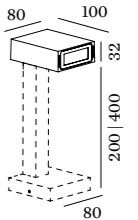

STAKE

OUTDOOR FLOOR PROJECTOR

1.0

LED 8W | 220-240VAC | 50-60Hz
COB 3-step | incl. PS | phase-cut dim
aluminium powder coated

0.55kg | IP54 | 0.3° | 6

0/120°

3000K | >80 CRI | 480lm | 1m cable

	CODE
	727174D4

OPTIONAL

	CODE
ground spike	90013106
snoot	90019004

2.0

LED 8W | 220-240VAC | 50-60Hz
COB 3-step | incl. PS | phase-cut dim
aluminium powder coated

0.50kg | IP54 | 0.3° | 6

0/120°

3000K | >80 CRI | 480lm

	CODE
	727374D4