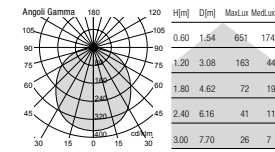

### COMETA LC IP40

IP40	12W/m 24 Vdc	25W/m 24 Vdc	Finiture Finish	Colore LED LED Colour
Lumen 3000K	1000lm/m	2000lm/m		
<b>Fissa Fixed</b>	 Copertura opalina Opal cover	TFP1-_____ SFP1-_____	 3 Grigio - Gray  4 Nero - Black	 Y 2700K  6 3000K  W 3000K CRI > 90  9 4000K  1 5000K
<b>Orientabile Adjustable</b>	 Copertura opalina Opal cover	TOP1-_____ SOP1-_____		

#### COMETA LC Opal cover - 25W/m - 3000K

**50** cm Lunghezze modulo minimo 50 cm  
 massimo 200 cm, con multipli di 10 cm.  
**200** cm

Module lengths are available from 50 cm up to 200 cm by multiple of 10 cm.