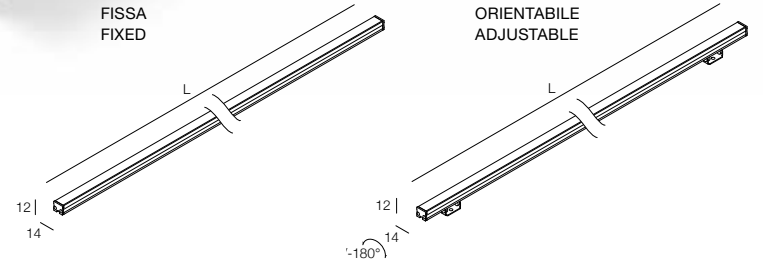

-  IP40
-  Class III
-  Montaggio a parete, soffitto, pavimento  
Wall, ceiling, floor mounting
-  Cavo 60 cm con connettore rapido  
60 cm cable with quick connector
-  Collegare in parallelo 24Vdc  
Connect in parallel at 24Vdc
-  100 gr (L=50 cm)

### COMETA LC IP40

IP40	12W/m 24 Vdc	25W/m 24 Vdc	Finiture Finish	Colore LED LED Colour
Lumen 3000K	1000lm/m	2000lm/m		
<b>Fissa Fixed</b>	 Copertura opalina Opal cover	TFP1-_____ SFP1-_____	 3 Grigio - Gray  4 Nero - Black	 Y 2700K  6 3000K  W 3000K CRI > 90  9 4000K  1 5000K
<b>Orientabile Adjustable</b>	 Copertura opalina Opal cover	TOP1-_____ SOP1-_____		

#### COMETA LC Opal cover - 25W/m - 3000K

**50** cm Lunghezze modulo minimo 50 cm  
 massimo 200 cm, con multipli di 10 cm.  
**200** cm

Module lengths are available from 50 cm up to 200 cm by multiple of 10 cm.