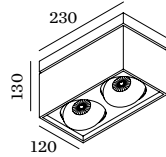

2.0 LED

☑ 2xLED 10W | 220-240VAC
50-60Hz | COB 3-step
incl. PS | phase-cut dim
aluminium powder coated
brushed

☑ 1.57kg ⊕ IP20 ⚡ 0,3+D P ⚡ 36°

↻ 35°/35° ↓ 355°

2.0 PAR16

🔊 2xPAR16 max.35W | GU10
100-240VAC | 50-60Hz
aluminium powder coated
brushed

☑ 1.51kg ⊕ IP20 ⚡ 0,9+D

↻ 35°/35° ↓ 355°

3.0 LED

☑ 3xLED 10W | 220-240VAC
50-60Hz | COB 3-step
incl. PS | phase-cut dim
aluminium powder coated
brushed

☑ 2.21kg ⊕ IP20 ⚡ 0,3+D P ⚡ 36°

↻ 35°/35° ↓ 355°

3.0 PAR16

🔊 3xPAR16 max.35W | GU10
100-240VAC | 50-60Hz
aluminium powder coated
brushed

☑ 1.51kg ⊕ IP20 ⚡ 0,9+D

↻ 35°/35° ↓ 355°

	CODE
	139264W_
	139264E_
	139264F_
	139264B_

	CODE
	139220W0
	139220E0
	139220F0
	139220B0

	CODE
	139364W_
	139364E_
	139364F_
	139364B_

	CODE
	139320W0
	139320E0
	139320F0
	139320B0

Light Colour Selection

	LUMEN | CRI	CODE
2700K	2x590 | >90	3
3000K	2x640 | >90	5
1800-2850K	2x440 | >95	9

OPTIONAL

PAR16 LED GU10 7W
phase-cut dim

	CODE
2700K	901228W2
3000K	901228W4
1800-2850K	901229S9

more lamps and specs on page 541

Light Colour Selection

	LUMEN | CRI	CODE
2700K	3x590 | >90	3
3000K	3x640 | >90	5
1800-2850K	3x440 | >95	9

OPTIONAL

PAR16 LED GU10 7W
phase-cut dim

	CODE
2700K	901228W2
3000K	901228W4
1800-2850K	901229S9

more lamps and specs on page 541