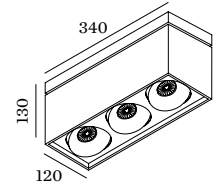

2.0 LED

☑ 2xLED 10W | 220-240VAC
50-60Hz | COB 3-step
incl. PS | phase-cut dim
aluminium powder coated
brushed

☑ 1.57kg ⊕ IP20 ⚡ 0,3+D P ⚡ 36°

↻ 35°/35° ↓ 355°

2.0 PAR16

🔊 2xPAR16 max.35W | GU10
100-240VAC | 50-60Hz
aluminium powder coated
brushed

☑ 1.51kg ⊕ IP20 ⚡ 0,9+D

↻ 35°/35° ↓ 355°

3.0 LED

☑ 3xLED 10W | 220-240VAC
50-60Hz | COB 3-step
incl. PS | phase-cut dim
aluminium powder coated
brushed

☑ 2.21kg ⊕ IP20 ⚡ 0,3+D P ⚡ 36°

↻ 35°/35° ↓ 355°

3.0 PAR16

🔊 3xPAR16 max.35W | GU10
100-240VAC | 50-60Hz
aluminium powder coated
brushed

☑ 1.51kg ⊕ IP20 ⚡ 0,9+D

↻ 35°/35° ↓ 355°

	CODE
	139264W_
	139264E_
	139264F_
	139264B_

	CODE
	139220W0
	139220E0
	139220F0
	139220B0

	CODE
	139364W_
	139364E_
	139364F_
	139364B_

	CODE
	139320W0
	139320E0
	139320F0
	139320B0

Light Colour Selection

	LUMEN | CRI	CODE
2700K	2x590 | >90	3
3000K	2x640 | >90	5
1800-2850K	2x440 | >95	9

OPTIONAL

PAR16 LED GU10 7W
phase-cut dim

	CODE
2700K	901228W2
3000K	901228W4
1800-2850K	901229S9

more lamps and specs on page 541

Light Colour Selection

	LUMEN | CRI	CODE
2700K	3x590 | >90	3
3000K	3x640 | >90	5
1800-2850K	3x440 | >95	9

OPTIONAL

PAR16 LED GU10 7W
phase-cut dim

	CODE
2700K	901228W2
3000K	901228W4
1800-2850K	901229S9

more lamps and specs on page 541