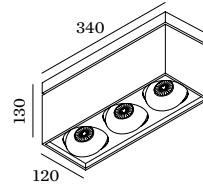

2.0 LED

☑ 2xLED 10W | 220-240VAC
50-60Hz | COB 3-step
incl. PS | phase-cut dim
aluminium powder coated
brushed

☑ 1.57kg ⊕ IP20 ⚡ 0,3+D P ⚡ 36°

↻ 35°/35° ↓ 355°

2.0 PAR16

🔊 2xPAR16 max.35W | GU10
100-240VAC | 50-60Hz
aluminium powder coated
brushed

☑ 1.51kg ⊕ IP20 ⚡ 0,9+D

↻ 35°/35° ↓ 355°

3.0 LED

☑ 3xLED 10W | 220-240VAC
50-60Hz | COB 3-step
incl. PS | phase-cut dim
aluminium powder coated
brushed

☑ 2.21kg ⊕ IP20 ⚡ 0,3+D P ⚡ 36°

↻ 35°/35° ↓ 355°

3.0 PAR16

🔊 3xPAR16 max.35W | GU10
100-240VAC | 50-60Hz
aluminium powder coated
brushed

☑ 1.51kg ⊕ IP20 ⚡ 0,9+D

↻ 35°/35° ↓ 355°

	CODE
	139264W_
	139264E_
	139264F_
	139264B_

	CODE
	139220W0
	139220E0
	139220F0
	139220B0

	CODE
	139364W_
	139364E_
	139364F_
	139364B_

	CODE
	139320W0
	139320E0
	139320F0
	139320B0

Light Colour Selection

	LUMEN | CRI	CODE
2700K	2x590 | >90	3
3000K	2x640 | >90	5
1800-2850K	2x440 | >95	9

OPTIONAL

PAR16 LED GU10 7W
phase-cut dim

	CODE
2700K	901228W2
3000K	901228W4
1800-2850K	901229S9

more lamps and specs on page 541

Light Colour Selection

	LUMEN | CRI	CODE
2700K	3x590 | >90	3
3000K	3x640 | >90	5
1800-2850K	3x440 | >95	9

OPTIONAL

PAR16 LED GU10 7W
phase-cut dim

	CODE
2700K	901228W2
3000K	901228W4
1800-2850K	901229S9

more lamps and specs on page 541