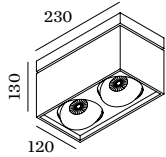

2.0 LED

☑ 2xLED 10W | 220-240VAC
50-60Hz | COB 3-step
incl. PS | phase-cut dim
aluminium powder coated
brushed

☑ 1.57kg ⊕ IP20 ⚡ 0,3+D P ⚡ 36°

↻ 35°/35° ↓ 355°

2.0 PAR16

🔊 2xPAR16 max.35W | GU10
100-240VAC | 50-60Hz
aluminium powder coated
brushed

☑ 1.51kg ⊕ IP20 ⚡ 0,9+D

↻ 35°/35° ↓ 355°

3.0 LED

☑ 3xLED 10W | 220-240VAC
50-60Hz | COB 3-step
incl. PS | phase-cut dim
aluminium powder coated
brushed

☑ 2.21kg ⊕ IP20 ⚡ 0,3+D P ⚡ 36°

↻ 35°/35° ↓ 355°

3.0 PAR16

🔊 3xPAR16 max.35W | GU10
100-240VAC | 50-60Hz
aluminium powder coated
brushed

☑ 1.51kg ⊕ IP20 ⚡ 0,9+D

↻ 35°/35° ↓ 355°

	CODE
	139264W_
	139264E_
	139264F_
	139264B_

	CODE
	139220W0
	139220E0
	139220F0
	139220B0

	CODE
	139364W_
	139364E_
	139364F_
	139364B_

	CODE
	139320W0
	139320E0
	139320F0
	139320B0

Light Colour Selection

	LUMEN | CRI	CODE
2700K	2x590 | >90	3
3000K	2x640 | >90	5
1800-2850K	2x440 | >95	9

OPTIONAL

PAR16 LED GU10 7W
phase-cut dim

	CODE
2700K	901228W2
3000K	901228W4
1800-2850K	901229S9

more lamps and specs on page 541

Light Colour Selection

	LUMEN | CRI	CODE
2700K	3x590 | >90	3
3000K	3x640 | >90	5
1800-2850K	3x440 | >95	9

OPTIONAL

PAR16 LED GU10 7W
phase-cut dim

	CODE
2700K	901228W2
3000K	901228W4
1800-2850K	901229S9

more lamps and specs on page 541