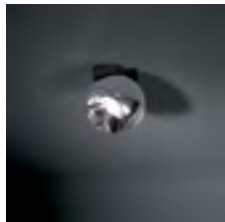

Bolster foot GU10

1X QPAR 16 GU10 50W