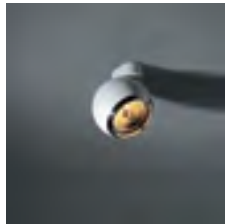

Bolster

Think roller skates and rock 'n roll. Bolster always brings a touch of the sixties to a room. Choose the fully chromed versions with mirror effect or tone things down with the matt black or white versions, also edged in chrome. Available as a foot, recessed, track and pendant variant. Highly adjustable (offering 359° rotation and 90° inclination), Bolster will create a festive atmosphere in the entire room.

SUPERMODULAR.COM/EN/EN/BOLSTER

Bolster

ECO LED

Bolster foot for LED GU10 AR111

1X LED AR111 EXCL. GU10 15W

black struc	11052132
chrome	11052107
white struc	11052109

HALOGEN 12V GI

Bolster foot AR111 GI

* RESISTIVE DIMMABLE ONLY WHEN USED WITH HALOGEN GU10 LAMP

Bolster