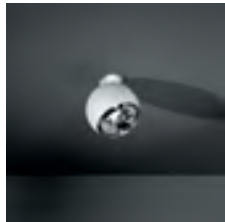

Bolster

Think roller skates and rock 'n roll. Bolster always brings a touch of the sixties to a room. Choose the fully chromed versions with mirror effect or tone things down with the matt black or white versions, also edged in chrome. Available as a foot, recessed, track and pendant variant. Highly adjustable (offering 359° rotation and 90° inclination), Bolster will create a festive atmosphere in the entire room.

SUPERMODULAR.COM/EN/EN/BOLSTER

Bolster

ECO LED

Bolster foot for LED GU10 AR111

1X LED AR111 EXCL. GU10 15W

black struc	11052132
chrome	11052107
white struc	11052109

HALOGEN 12V GI

Bolster foot AR111 GI