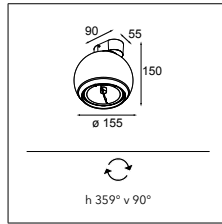

SUPERMODULAR.COM/EN/EN/BOLSTER

Bolster

ECO LED

Bolster foot for LED GU10 AR111

1X LED AR111 EXCL. GU10 15W

black struc	11052132
chrome	11052107
white struc	11052109

HALOGEN 12V GI

Bolster foot AR111 GI