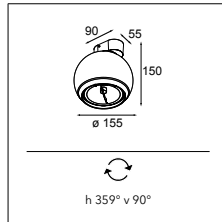

SUPERMODULAR.COM/EN/EN/BOLSTER

Bolster

ECO LED

Bolster foot for LED GU10 AR111

1X LED AR111 EXCL. GU10 15W

black struc	11052132
chrome	11052107
white struc	11052109

HALOGEN 12V GI

Bolster foot AR111 GI