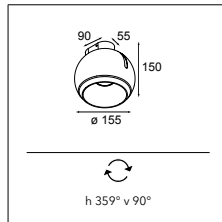

Bolster foot GU10

1X QPAR 16 GU10 50W