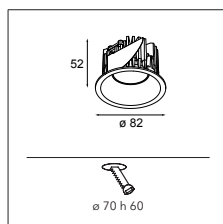

Smart lotis

LED GE

Smart lotis 82 LED GE

1X LED ARRAY INCL. 9.2W

! CAN BE COMBINED WITH:
SMART MASK
SMART SURFACE BOX
SMART SURFACE TUBED
SMART SURFACE TUBED SUSPENSION
SMART TUBED WALL
! 3500K ON REQUEST